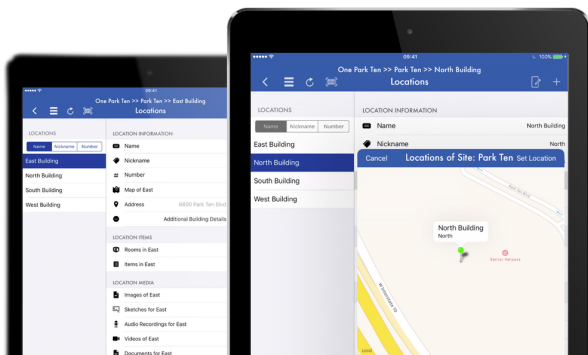

EPC AUDITS

The intuitive, mobile and automated data collection tool that organizes all of your data in one place.

Point & Click No Retyping

Just point & click to complete site and equipment records during your walk-through.

Every Equipment Type Customizable

- > Mechanical
- > Water Fixtures
- > Controls
- > AHU / HVAC
- > Lighting
- > Literally Anything

No Internet No Problem

Our iOS Solution allows off-grid work to be uploaded later. It's also full of other features:

- > Barcoding
- > Galleries
- > GPS
- > Annotations
- > Maps
- > Directions
- > Document Share
- > And More